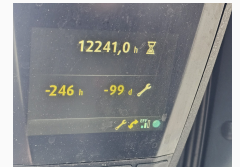

LINDE

Forklift truck Linde H30T-02

Forklifts

PRICE

€16 472 net

TECHNICAL FEATURES

Date of production	2020
Operating hours [h]	12241
Fuel Type	LPG
Mast type	Duplex
Pumping Height Max [m] [m]	4,20
Overall height [m] [m]	2,75
Capacity [t] [t]	3
Equipment	Pełna kabina, Wolny skok wideł, 3/4 sekcja
Additional info	Stan: Bardzo dobry, Możliwość UDT