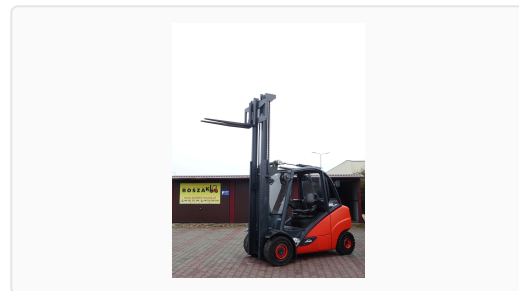

LINDE

Forklift truck Linde H35D-02

Forklifts

PRICE **€9 860** net

TECHNICAL FEATURES

Date of production	2015
Operating hours [h]	14014
Fuel Type	Diesel
Mast type	Standard
Pumping Height Max [m] [m]	3,35
Overall height [m] [m]	2,35
Capacity [t] [t]	3.5
Equipment	3 sekcja, Półkabina
Additional info	Stan: Bardzo dobry, Możliwość UDT