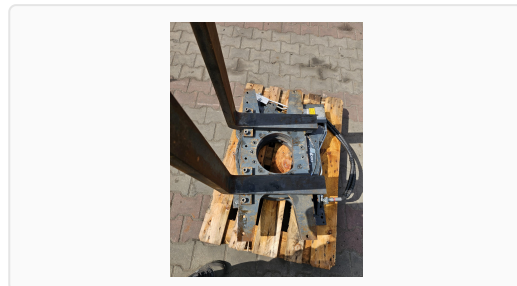

## Rotator Stabau S8-DE18 360°

Service parts

PRICE

**€1 624** net

### TECHNICAL FEATURES

Date of production **2015**  
Capacity [t] [t] **1.8**  
Equipment **Klasa karetki: 2A,**