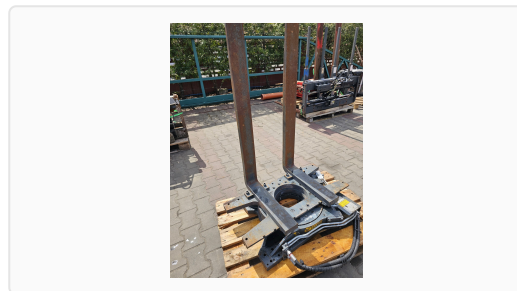

## Rotator Stabau S8-DE18 360°

Service parts

PRICE

**€1 624** net

### TECHNICAL FEATURES

Date of production **2015**  
Capacity [t] [t] **1.8**  
Equipment **Klasa karetki: 2A,**