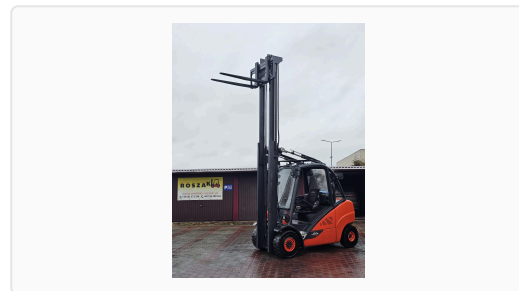

LINDE

Forklift truck Linde H35T-02

Forklifts

PRICE **€14 384** net

TECHNICAL FEATURES

Date of production	2018
Operating hours [h]	11495
Fuel Type	LPG
Mast type	Standard
Pumping Height Max [m] [m]	4,15
Overall height [m] [m]	2,72
Capacity [t] [t]	3.5
Equipment	Przesuw boczny, Półkabina
Additional info	Stan: Bardzo dobry, Możliwość UDT