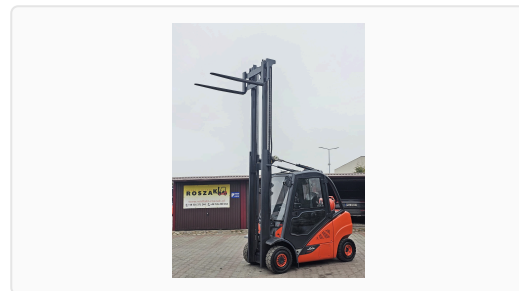

LINDE

Forklift truck Linde H25T-02

Forklifts

PRICE **€13 224** net

TECHNICAL FEATURES

Date of production	2018
Operating hours [h]	11576
Fuel Type	LPG
Mast type	Standard
Pumping Height Max [m] [m]	4,05
Overall height [m] [m]	2,60
Capacity [t] [t]	2.5
Equipment	3/4 sekcja, Pełna kabina, Ogrzewanie
Additional info	Stan: Bardzo dobry, Możliwość UDT