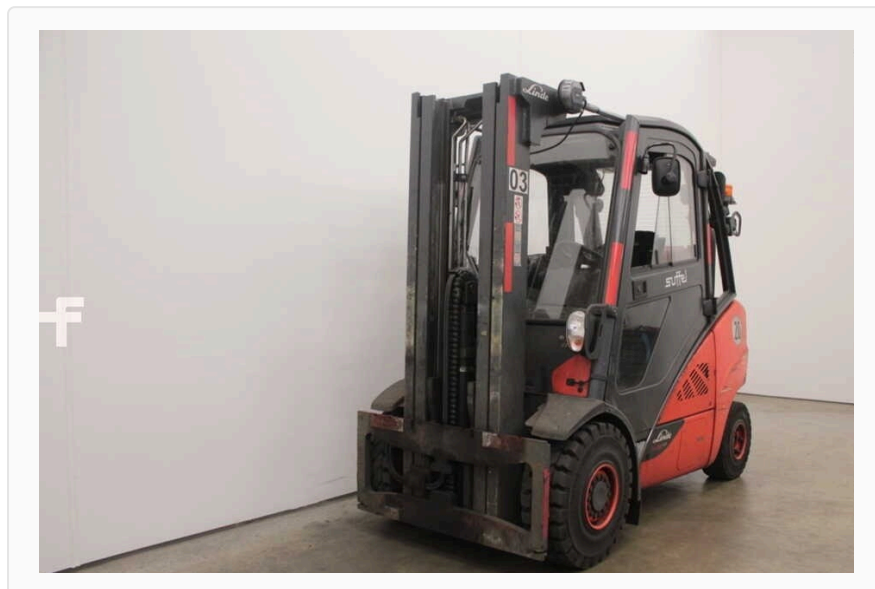

## Forklift truck Linde H35T

Other

PRICE

**Ask for price**

### TECHNICAL FEATURES

Date of production	<b>2019</b>
Operating hours [h]	<b>9166</b>
Fuel Type	<b>LPG</b>
Mast type	<b>Triplex</b>
Pumping Height Max [m] [m]	<b>4,65</b>
Overall height [m] [m]	<b>2,20</b>
Capacity [t] [t]	<b>4</b>
Equipment	<b>Pełna kabina, Klimatyzacja, Ogrzewanie, 3 sekcja</b>