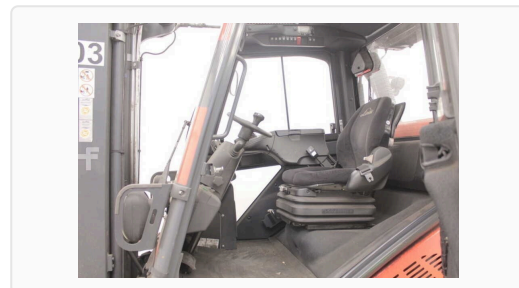

## Forklift truck Linde H35T

Other

PRICE

**Ask for price**

### TECHNICAL FEATURES

Date of production	<b>2019</b>
Operating hours [h]	<b>9166</b>
Fuel Type	<b>LPG</b>
Mast type	<b>Triplex</b>
Pumping Height Max [m] [m]	<b>4,65</b>
Overall height [m] [m]	<b>2,20</b>
Capacity [t] [t]	<b>4</b>
Equipment	<b>Pełna kabina, Klimatyzacja, Ogrzewanie, 3 sekcja</b>