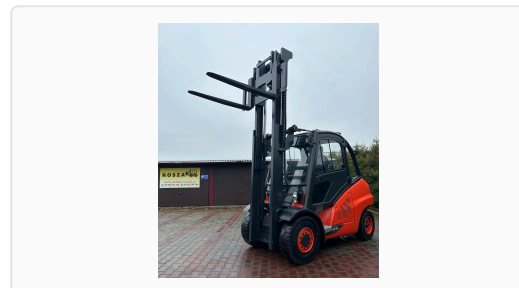

LINDE

Forklift truck Linde H50D-02/600

Forklifts

PRICE **€24 360** net

TECHNICAL FEATURES

Date of production	2017
Operating hours [h]	10601
Fuel Type	Diesel
Mast type	Standard
Pumping Height Max [m] [m]	2,80
Overall height [m] [m]	2,35
Capacity [t] [t]	5
Equipment	3/4 sekcja, Pełna kabina, Ogrzewanie
Additional info	Stan: Bardzo dobry, Możliwość UDT