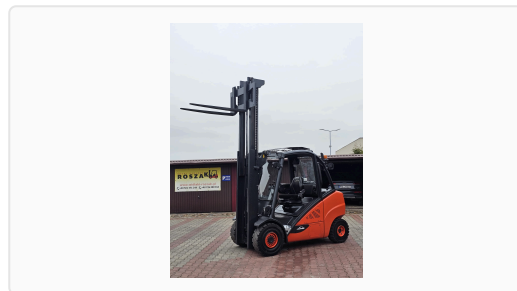

## LINDE

# Forklift truck Linde H35D-02

Forklifts

PRICE

**€16 240** net

### TECHNICAL FEATURES

Date of production	<b>2018</b>
Operating hours [h]	<b>10215</b>
Fuel Type	<b>Diesel</b>
Mast type	<b>Standard</b>
Pumping Height Max [m] [m]	<b>3,05</b>
Overall height [m] [m]	<b>2,19</b>
Capacity [t] [t]	<b>3.5</b>
Additional info	<b>Stan: Bardzo dobry, Możliwość UDT</b>