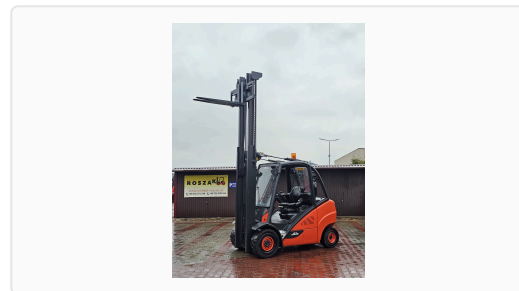

## LINDE

# Forklift truck Linde H25D-02/600

Forklifts

PRICE **€15 544** net

### TECHNICAL FEATURES

Date of production	<b>2018</b>
Operating hours [h]	<b>6369</b>
Fuel Type	<b>Diesel</b>
Mast type	<b>Standard</b>
Pumping Height Max [m] [m]	<b>3,75</b>
Overall height [m] [m]	<b>2,53</b>
Capacity [t] [t]	<b>2.5</b>
Equipment	<b>Przesuw boczny</b>
Additional info	<b>Stan: Bardzo dobry, Możliwość UDT</b>